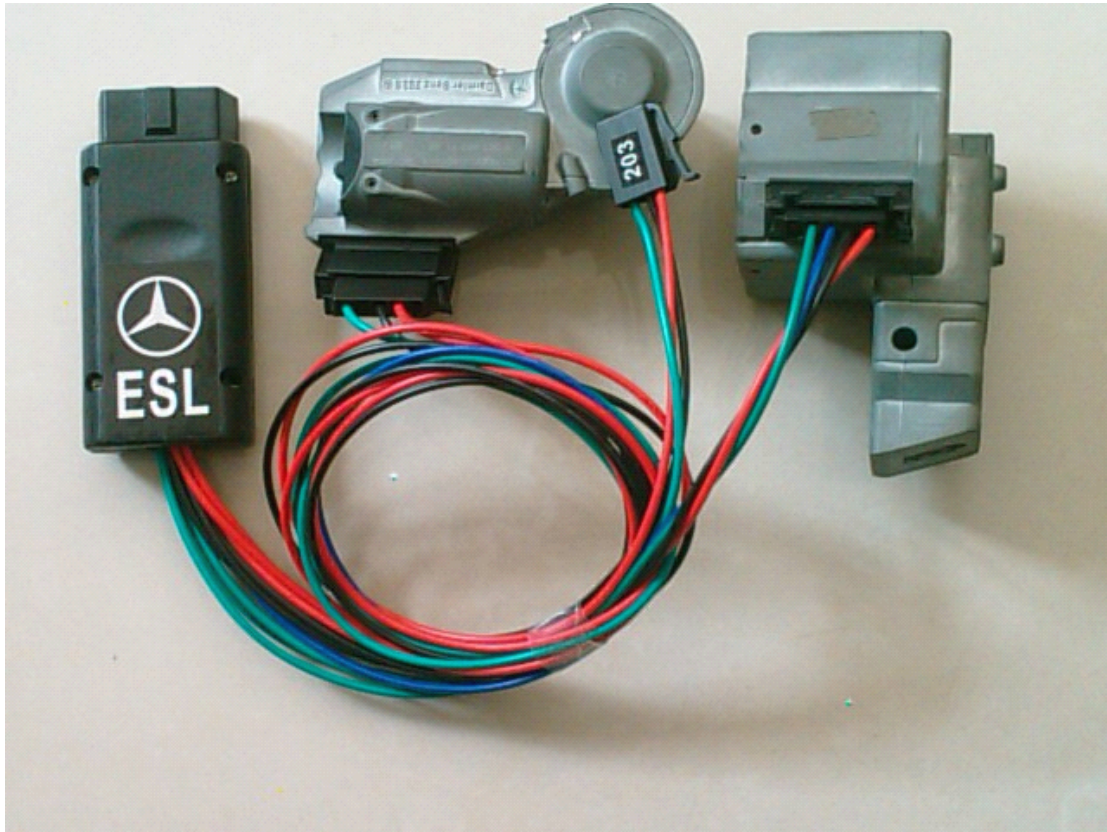

Miriam Benz OBD unlock ESL

(In support of Mercedes-Benz E / C series unlock online ESL)

This product has the following characteristics:

- 1; safe and efficient, ESL unlock only about 3 seconds; do not need to connect the computer;
- 2; support for all Mercedes-Benz E / C series unlock ESL online;
- 3; solve this model has been the control unit must be replaced ESL world problems, are only data communication through the OBD port unlock online ESL, a high degree of

intelligence. Simple and easy to operate.

4; the use of safety control unit will not damage ESL system; currently done at the same time Mercedes-Benz E / C Series ESL unlock the quickest, most secure equipment;

Specific steps are as follows:

1, the same truck and removed the plug ESL; plug unlock ESL instrument plug (no PC);

2, to unlock ESL Miriam Benz OBD car diagnostic interface into OBD;

3, OBD Mercedes-Benz Instrument ESL unlock about three seconds after the electricity, apparatus will "drop" is called 3 sound, alarm sound stopped; at this time to unlock